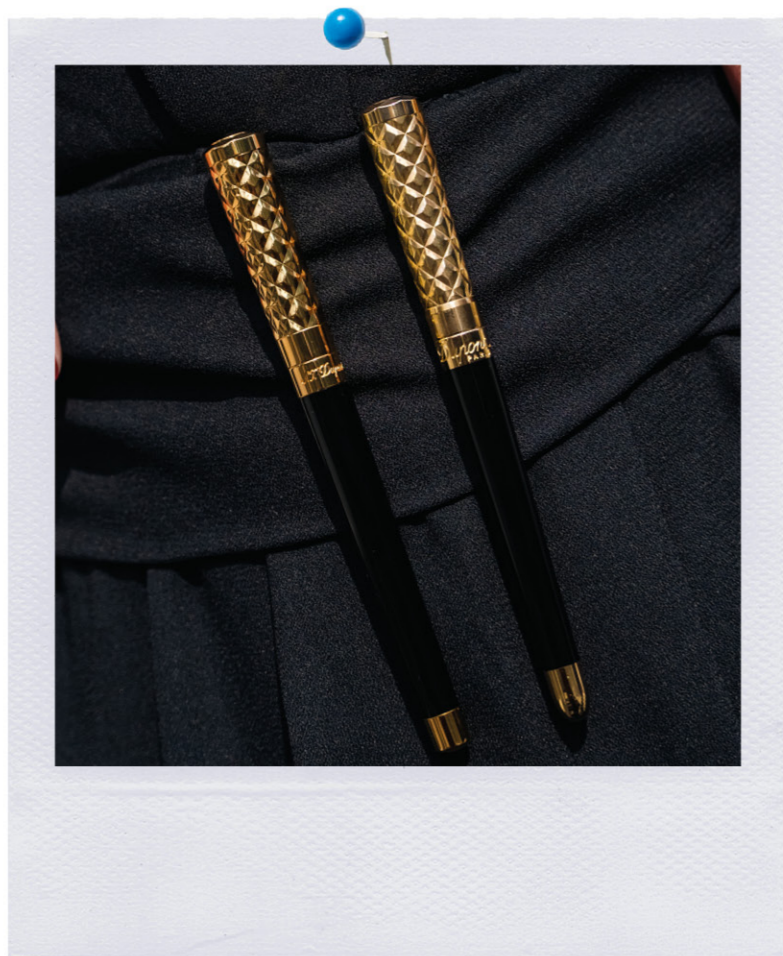

NEW LIBERTÉ

La ligne emblématique d'instruments à écrire Liberté se réinvente en Septembre 2023. Ses proportions sont repensées pour lui offrir une ligne encore plus élancée. La nouvelle agrafe "Sword", également présente sur le Line D Eternity vient compléter ces changements. Cet instrument à écrire illustre l'élégance, le raffinement féminin et le savoir-faire exceptionnel de S.T. Dupont.

The iconic Liberté writing instrument line reinvents itself in September 2023. Its proportions have been redesigned to offer an even sleeker silhouette. The new "Sword" clip, also featured on the Line D Eternity, complements these changes. This writing instrument embodies the elegance, feminine refinement, and exceptional craftsmanship of S.T. Dupont.

NEW LIBERTÉ