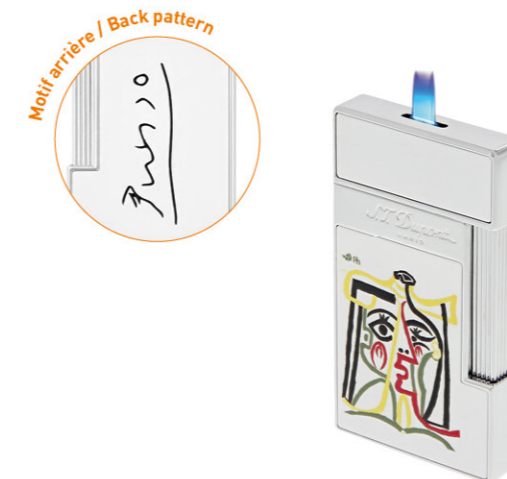

BRIQUET SLIMMY / SLIMMY LIGHTER

028201
Laque brillante blanche / White shiny lacquer
Chrome

Brûleur cigares / Cigars burner ⚡
Recharge pour Ligne 2 CXXXX / CXXXX Ligne 2 refill 🔴 ■ Pierre / Flint ■
Recharge pour Slimmy / Slimmy refill ■

Date de disponibilité des produits en stock / Availability date in stock : Septembre 2023 / September 2023

* One shot animation - Dans la limite des stocks disponibles / Within the limits of available stock