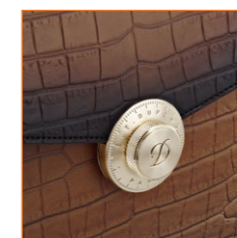

1 GUSSET BRIEFCASE / PATINATED CROCO PATTERNED EMBOSSED CALFSKIN

38 x 28 x 7 cm

REF : 191374
BLEU
BLUE
PALLADIUM

REF : 191474
HAVANE
OR JAUNE
YELLOW GOLD

REF : 191574
NOIR
BLACK
PALLADIUM

LE GRAND ATELIER

PORTE-DOCUMENTS / CUIR DE VEAU PLEINE FLEUR PATINÉ EMBOSSÉ MOTIF CROCO / BANDOULIÈRE ASSORTIE INCLUSE
DOCUMENT HOLDER / PATINATED CROCO PATTERNED EMBOSSED CALFSKIN / MATCHING SHOULDER STRAP INCLUDED
40 x 30 x 9 cm