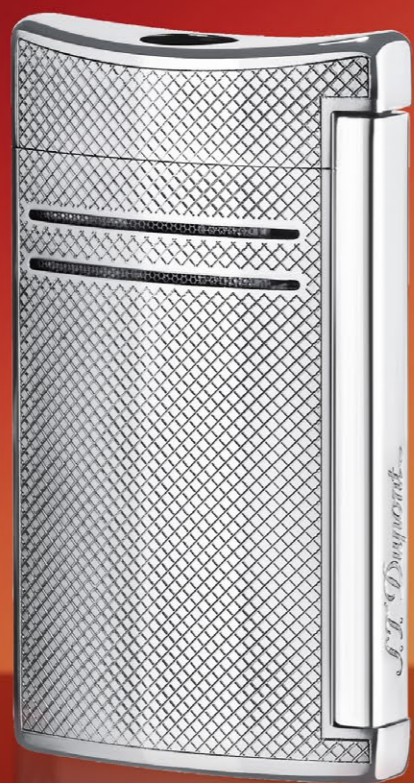

The Defi XXtreme is adorned with a horizontal and ergonomic guilloche and the big bumpers are the Defi XXtreme signature. Featuring double torch flames in a pyramid shape, the customer is now able to ignite a cigar twice as quickly even through the wind. Defi XXtreme is suitable for all extreme conditions. A shock-proof bumper made from a high resistant semi-rigid material protects the lighter and guarantees an excellent grip. Stronger and more powerful, Defi XXtreme is the complementary offer for the biggest cigar aficionados who are always looking for new and outstanding experiences.

DÉFI XXTRÊME

REF:021600
NOIR MAT
MATTE BLACK

REF:021601
ROUGE MAT
MATTE RED

REF:021602
CHROME

RECHARGE
REFILL 
ÉTUIS BRIQUET VOIR PAGE 108
LIGHTER CASES SEE PAGE 108

MAXIJET

Plus masculin et dans des coloris plus classiques, le Maxijet devient le compagnon idéal des fumeurs de cigares avec sa flamme torche puissante. Un design ergonomique et des courbes élancées caractérisent cette ligne contemporaine. Sa flamme torche moderne et puissante permet un allumage efficace en toutes conditions.

More masculine and with classic colours, the Maxijet is the perfect companion for cigar smokers thanks to its highly powerful torch flame. This contemporary line features an ergonomic design with slender curves. The modern, powerful torch flame allows efficient lighting in all conditions.