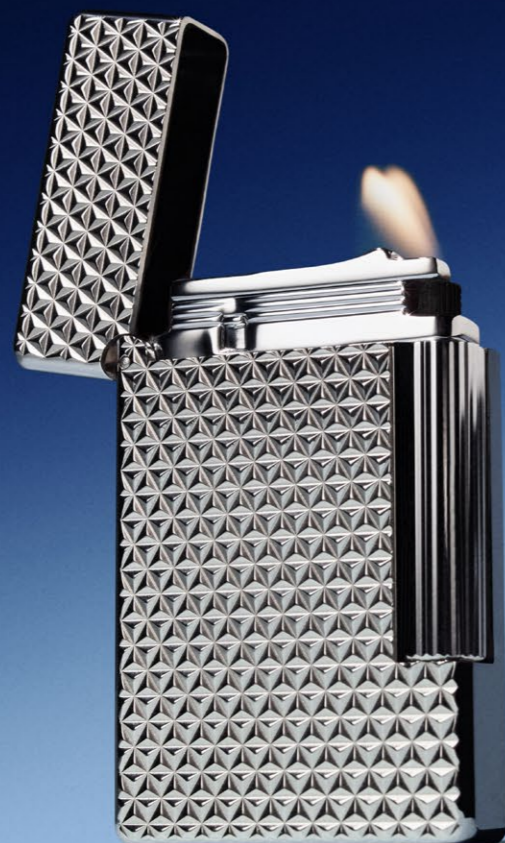

INITIAL

Le briquet Initial affiche fièrement sa filiation avec le modèle révolutionnaire créé en 1941 par S.T. Dupont pour honorer une commande spéciale du Maharajah de Patiala, surnommé « le Magnifique ». Ce modèle parfaitement contemporain reprend en particulier le chapeau, les coins arrondis et l'entraîneur guilloché afin de prolonger parfaitement l'esthétique épurée de son corps de laiton. Sobre mais authentiquement élégant, compact et agréable à tenir dans le creux de la main et à manipuler, le briquet Initial incarne un luxe essentiel et sensuel à un prix accessible.

The Initial lighter proudly displays its affiliation with the revolutionary model that was created by S.T. Dupont in 1941, for a special commission from the Maharaja of Patiala, who was known as "The Magnificent". This entirely modern model features rounded corners and a guilloché cap and roller, in perfect keeping with its sleek brass body. Understated yet unquestionably elegant, compact and pleasant to hold, this S.T. Dupont lighter embodies essential and sensual luxury at an affordable price.

INITIAL

JUSQU'À ÉPUISEMENT DU STOCK
UNTIL STOCK IS DEPLETED

JUSQU'À ÉPUISEMENT DU STOCK
UNTIL STOCK IS DEPLETED

JUSQU'À ÉPUISEMENT DU STOCK
UNTIL STOCK IS DEPLETED

JUSQU'À ÉPUISEMENT DU STOCK
UNTIL STOCK IS DEPLETED

NEW

NEW

NEW

NEW

BRÛLEUR CIGARES
CIGARS BURNER
RECHARGE
REFILL
PIERRE
FLINT
ÉTUIS BRIQUET VOIR PAGE 108
LIGHTER CASES SEE PAGE 108