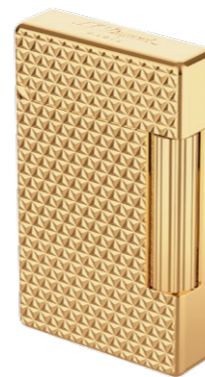

REF : 020821
OR JAUNE
YELLOW GOLD

JUSQU'À ÉPUISEMENT DU STOCK
UNTIL STOCK IS DEPLETED